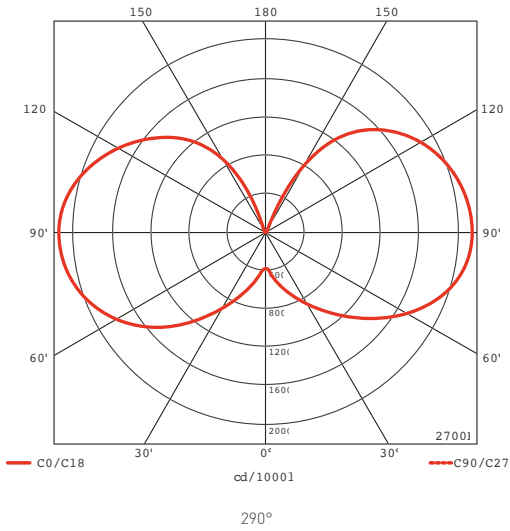

DYNA-E27-LED-FIL - 6W LED E27 Lamp

Description

Boasts a stylish LED filament light source and produces a bold glow using only 6 watts. The bulb sits well within a range of fixtures and pendants and even acts as a statement piece on its own

Dimensions

Photometrics

Specification

Power	6W
Voltage	240V
Colour Temperature	2700K
Lumens	720 Lm
Lumens Per Watt	120Lm/W
CRI	>80
Beam Angle	290°
Dimming Options	Switched
Chipset	COB LED
Binning	2-Step MacAdams Ellipse
IP Rating	IP20
Finish	White

Colourmetrics

2700K

R1	R2	R3	R4	R5	R6	R7	R8
79	89	98	79	78	86	84	59
R9	R10	R11	R12	R13	R14	R15	
8	75	77	65	81	99	71	