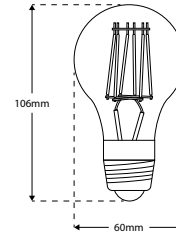

DYNA-E27-LED-FIL - 6W LED E27 Lamp

Description

Boasts a stylish LED filament light source and produces a bold glow using only 6 watts. The bulb sits well within a range of fixtures and pendants and even acts as a statement piece on its own

Dimensions

Photometrics

Specification

Power	6W
Voltage	240V
Colour Temperature	2700K
Lumens	720 Lm
Lumens Per Watt	120Lm/W
CRI	>80
Beam Angle	290°
Dimming Options	Switched
Chipset	COB LED
Binning	2-Step MacAdams Ellipse
IP Rating	IP20
Finish	White