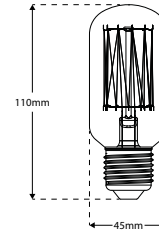

DYNA-E27-FIL - 40W E27 Filament Lamp

Description

The DYNA-E27-FIL boasts a stylish Tungsten filament light source and produces a bold glow using 40 watts. The bulb sits well within a range of fixtures and pendants and even acts as a statement piece on its own.

Dimensions

Photometrics

Specification

Power	40W
Voltage	240V
Colour Temperature	2400K
Lumens	355Lm
Lumens Per Watt	8Lm/W
CRI	>95
Beam Angle	295°
Dimming Options	Switched
IP Rating	IP20
Weight	30g
Finish	Glass