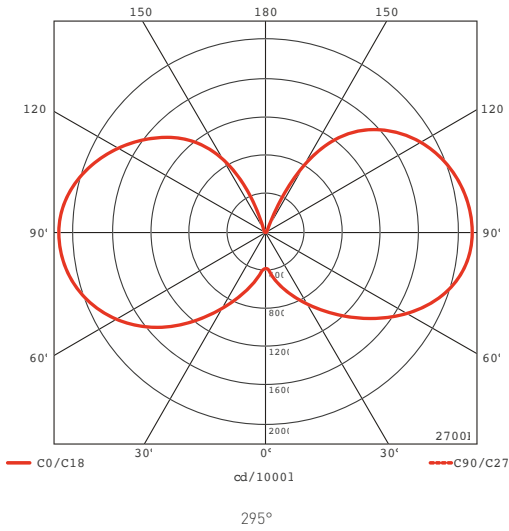

DYNA-E27-FIL - 40W E27 Filament Lamp

Description

The DYNA-E27-FIL boasts a stylish Tungsten filament light source and produces a bold glow using 40 watts. The bulb sits well within a range of fixtures and pendants and even acts as a statement piece on its own.

Dimensions

Photometrics

Specification

Power	40W
Voltage	240V
Colour Temperature	2400K
Lumens	355Lm
Lumens Per Watt	8Lm/W
CRI	>95
Beam Angle	295°
Dimming Options	Switched
IP Rating	IP20
Weight	30g
Finish	Glass

Colourmetrics

2400K

R1	R2	R3	R4	R5	R6	R7	R8
99	99	99	99	98	99	99	98
R9	R10	R11	R12	R13	R14	R15	
95	98	99	97	99	100	98	