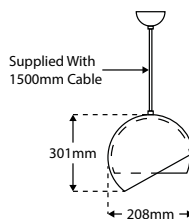

DOMUS - Designer Dome Pendant

Description

This attractive designer ceiling fixture features contemporary styling for upscale interiors. Finished in white, black or polished chrome. Suggested light source is a stylish E27 LED filament lamp. *\*Images shown are for reference. Products do not come with light source included as standard.\**

Dimensions

Specification

Suggested Light Source	DYNA-E27-FIL
Voltage	240V
IP Rating	IP20
Weight	1915g
Finish	White, Black or Polished Chrome

Finishes

WHITE

BLACK

POLISHED CHROME