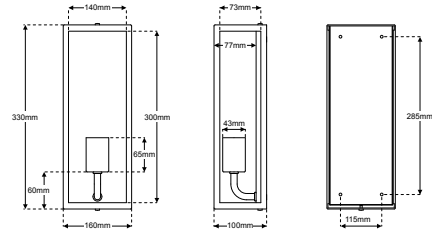

CUBO - Glass Box Wall Light

Description

The CUBO corridor vintage style wall light finished in Black is ideal for both hall ways and corridors. Suggested light source is a stylish E27 filament lamp. *\*Images shown are for reference. Products do not come with light source included as standard.\**

Dimensions

Specification

Suggested Light Source	DYNA-E27-FIL
Voltage	220-240V
IP Rating	IP44
Weight	1780g
Finish	Black