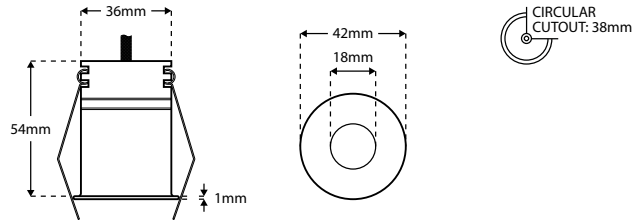

COSMIC - Compact 7W Recessed LED Downlight

Description

Aluminium 7W LED miniature fixture featuring recessed LED light source. Construction rated to IP54 allowing for versatile application. 3-Step MacAdams binning strategy ensures colour consistency with single chip technology providing a consistent beam. Light quality assurance with CRI>80. Fire Rated to 90 minutes. **Driver inclusive with product purchase.**

Dimensions

Photometrics

Specification

Power	5W Fixture; 7W Circuit Power		
Current	145mA		
Voltage	36V		
Colour Temperature	2700K	3000K	4000K
Lumens	460 Lm	500 Lm	500 Lm
Lumens Per Watt	66 Lm/W	71 Lm/W	79 Lm/W
CRI	>80	>80	>80
Beam Angle	30°		
Dimming Options	Mains Dimmable		
Chipset	COB CITIZEN CLU0B0		
Chip Life	L70 > 55,000 Hours		
Binning	3-Step MacAdams Ellipse		
Ambient Temperature	-20°C ~ 45°C		
IP Rating	IP54		
Cut Out	38MM - Circular		
Fire Rating	90 Minutes		
Material	Aluminium		
Finish	Epoxy Powder Coat; Metallic Finishes - Electroplate		