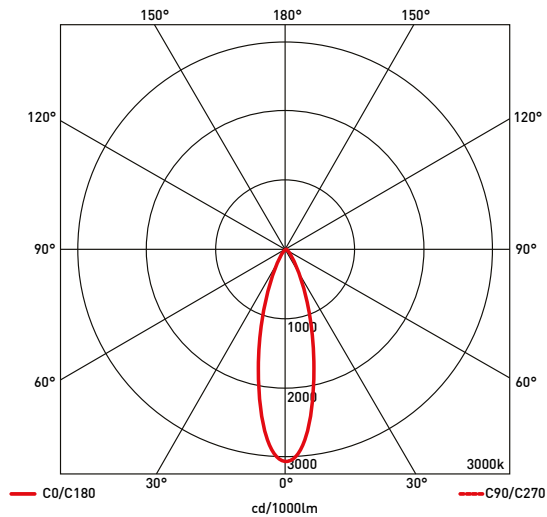

COSMIC - Compact 7W Recessed LED Downlight

Description

Aluminium 7W LED miniature fixture featuring recessed LED light source. Construction rated to IP54 allowing for versatile application. 3-Step MacAdams binning strategy ensures colour consistency with single chip technology providing a consistent beam. Light quality assurance with CRI>80. Fire Rated to 90 minutes. **Driver inclusive with product purchase.**

Dimensions

Photometrics

Specification

Power	5W Fixture; 7W Circuit Power		
Current	145mA		
Voltage	36V		
Colour Temperature	2700K	3000K	4000K
Lumens	460 Lm	500 Lm	500 Lm
Lumens Per Watt	66 Lm/W	71 Lm/W	79 Lm/W
CRI	>80	>80	>80
Beam Angle	30°		
Dimming Options	Mains Dimmable		
Chipset	COB CITIZEN CLU0B0		
Chip Life	L70 > 55,000 Hours		
Binning	3-Step MacAdams Ellipse		
Ambient Temperature	-20°C ~ 45°C		
IP Rating	IP54		
Cut Out	38MM - Circular		
Fire Rating	90 Minutes		
Material	Aluminium		
Finish	Epoxy Powder Coat; Metallic Finishes - Electroplate		