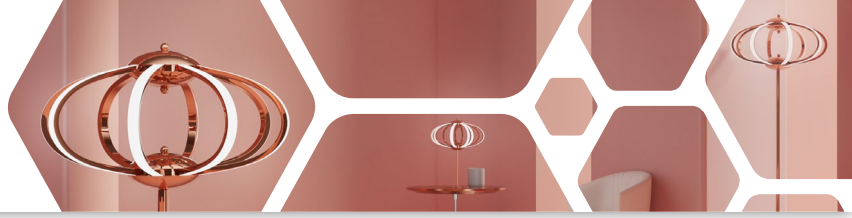

**COSMIC-MINI - Compact 3W Recessed LED Downlight**

**Description**

Aluminium 3W LED miniature fixture featuring recessed LED light source. Construction rated to IP54 allowing for versatile application. 3-Step MacAdams binning strategy ensures colour consistency with single chip technology providing a consistent beam. Light quality assurance with CRI>80. Fire Rated to 90 minutes. *\*Driver inclusive with product purchase.\**

**Dimensions**

**Photometrics**

**Specification**

Power	2.5W Fixture; 3W Circuit Power		
Current	140mA		
Voltage	18V		
Colour Temperature	2700K	3000K	4000K
Lumens	250 Lm	260 Lm	280 Lm
Lumens Per Watt	83 Lm/W	87 Lm/W	93 Lm/W
CRI	>80	>80	>80
Beam Angle	30°		
Dimming Options	Mains Dimmable		
Chipset	COB CITIZEN CLU0B0		
Chip Life	L70 > 55,000 Hours		
Binning	3-Step MacAdams Ellipse		
Ambient Temperature	-20°C ~ 45°C		
IP Rating	IP54		
Cut Out	32MM - Circular		
Fire Rating	90 Minutes		
Material	Aluminium		
Finish	Epoxy Powder Coat; Metallic Finishes - Electroplate		

Finishes

WHITE

BLACK

ALUMINIUM