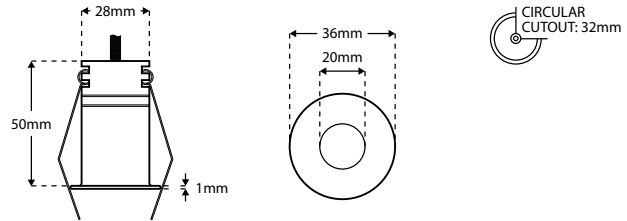

**COSMIC-MINI - Compact 3W Recessed LED Downlight**

**Description**

Aluminium 3W LED miniature fixture featuring recessed LED light source. Construction rated to IP54 allowing for versatile application. 3-Step MacAdams binning strategy ensures colour consistency with single chip technology providing a consistent beam. Light quality assurance with CRI>80. Fire Rated to 90 minutes. *\*Driver inclusive with product purchase.\**

**Dimensions**

**Photometrics**

**Specification**

Power	2.5W Fixture; 3W Circuit Power		
Current	140mA		
Voltage	18V		
Colour Temperature	2700K	3000K	4000K
Lumens	250 Lm	260 Lm	280 Lm
Lumens Per Watt	83 Lm/W	87 Lm/W	93 Lm/W
CRI	>80	>80	>80
Beam Angle	30°		
Dimming Options	Mains Dimmable		
Chipset	COB CITIZEN CLU0B0		
Chip Life	L70 > 55,000 Hours		
Binning	3-Step MacAdams Ellipse		
Ambient Temperature	-20°C ~ 45°C		
IP Rating	IP54		
Cut Out	32MM - Circular		
Fire Rating	90 Minutes		
Material	Aluminium		
Finish	Epoxy Powder Coat; Metallic Finishes - Electroplate		