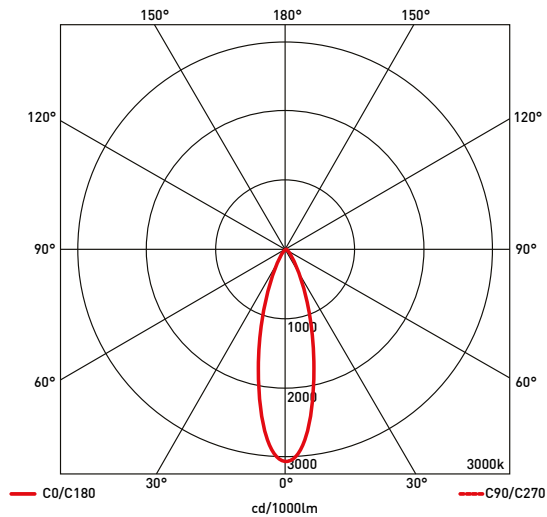

**COSMIC-MINI - Compact 3W Recessed LED Downlight**

**Description**

Aluminium 3W LED miniature fixture featuring recessed LED light source. Construction rated to IP54 allowing for versatile application. 3-Step MacAdams binning strategy ensures colour consistency with single chip technology providing a consistent beam. Light quality assurance with CRI>80. Fire Rated to 90 minutes. *\*Driver inclusive with product purchase.\**

**Dimensions**

**Photometrics**

**Specification**

Power	2.5W Fixture; 3W Circuit Power		
Current	140mA		
Voltage	18V		
Colour Temperature	2700K	3000K	4000K
Lumens	250 Lm	260 Lm	280 Lm
Lumens Per Watt	83 Lm/W	87 Lm/W	93 Lm/W
CRI	>80	>80	>80
Beam Angle	30°		
Dimming Options	Mains Dimmable		
Chipset	COB CITIZEN CLU0B0		
Chip Life	L70 > 55,000 Hours		
Binning	3-Step MacAdams Ellipse		
Ambient Temperature	-20°C ~ 45°C		
IP Rating	IP54		
Cut Out	32MM - Circular		
Fire Rating	90 Minutes		
Material	Aluminium		
Finish	Epoxy Powder Coat; Metallic Finishes - Electroplate		

**Colourmetrics**

2700K								3000K								4000K							
R1	R2	R3	R4	R5	R6	R7	R8	R1	R2	R3	R4	R5	R6	R7	R8	R1	R2	R3	R4	R5	R6	R7	R8
83	93	95	83	84	93	82	59	84	93	96	84	85	92	84	62	84	90	95	85	84	87	88	69
R9	R10	R11	R12	R13	R14	R15		R9	R10	R11	R12	R13	R14	R15		R9	R10	R11	R12	R13	R14	R15	
11	85	85	81	85	98	74		14	84	85	77	86	99	76		20	77	85	66	86	97	79	