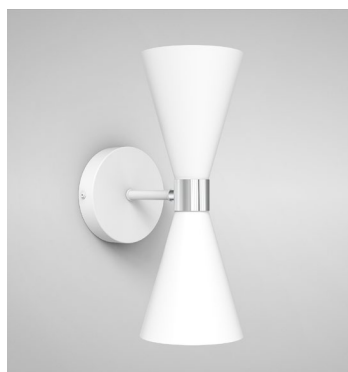

CONO - Twin Cone Wall Light

Description

The CONO contemporary wall light houses (x2) GU10 lamps allowing the light to be distributed up and down. A 240V input allows for easy installation without the need for drivers. Available in Matt Black, White, Chrome and Bronze. **Images shown are for reference. Products do not come with light source included as standard.**

Dimensions

Specification

Suggested Light Source (x2)	DYNA, DYNA-LUX
Voltage	Max. 240V
IP Rating	IP20
Weight	562g
Finish	Matt Black (RAL 9005); White (RAL 9016), Chrome & Bronze

Finishes

MATT BLACK (RAL 9005)

WHITE (RAL 9016)

CHROME

BRONZE