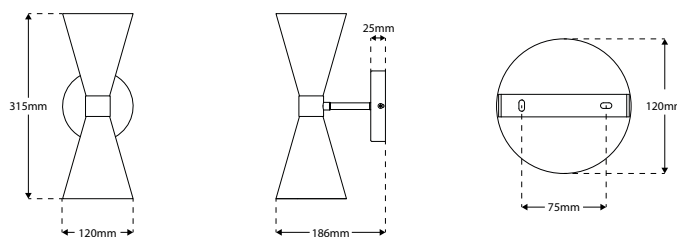

CONO - Twin Cone Wall Light

Description

The CONO contemporary wall light houses (x2) GU10 lamps allowing the light to be distributed up and down. A 240V input allows for easy installation without the need for drivers. Available in Matt Black, White, Chrome and Bronze. **Images shown are for reference. Products do not come with light source included as standard.**

Dimensions

Specification

Suggested Light Source (x2)	DYNA, DYNA-LUX
Voltage	Max. 240V
IP Rating	IP20
Weight	562g
Finish	Matt Black (RAL 9005); White (RAL 9016), Chrome & Bronze

Finishes

MATT BLACK (RAL 9005)