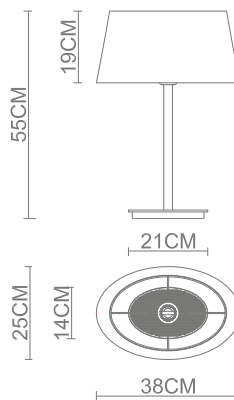

CANAVES-2 - Table Lamp

Description

This modern table lamp features attractive styling combined with black fabric shade creating an inviting atmosphere. Ideal for complementing the most exquisite of bedrooms. The lamp features a universal E27 base suitable for incandescent or LED retrofit lamp types. **Images shown are for reference. Products do not come with light source included as standard.**

Dimensions

Specification

Suggested Light Source	DYNA-E27
Voltage	Max. 240V
IP Rating	IP20
Finish	Chrome with black fabric shade