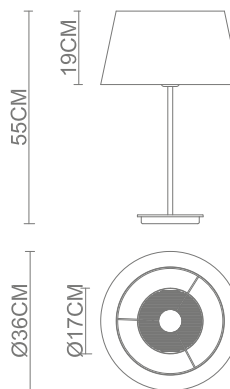

CANAVES-1 - Table Lamp

Description

This modern table lamp features attractive styling combined with cream fabric shade creating an inviting atmosphere. Ideal for complementing the most exquisite of bedrooms. The lamp features a universal E27 base suitable for incandescent or LED retrofit lamp types. **Images shown are for reference. Products do not come with light source included as standard.**

Dimensions

Specification

Suggested Light Source	DYNA-E27
Voltage	Max. 240V
IP Rating	IP20
Finish	Chrome with cream fabric shade