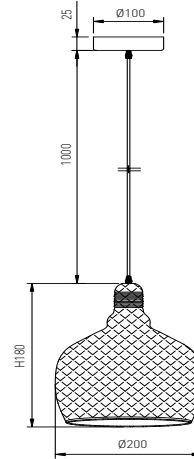

BROOKLYN-2 - Designer Pendant

Description

This modern matt black mesh pendant is suitable for any upscale interiors or elegant areas, lobbies and atriums. Suggested light source is our stylish E27 LED filament light lamp LD-T45FIL that produces an attractive glow consuming only 6 watts, with a CRI>80 to ensure light quality.

Dimensions

Specifications

Voltage	Max 240V
IP Rating	IP20
Installation	Surface Mounted
Finish	Brass, glass shade with black braided cable
Lamp	E27 [lamp supplied separately]