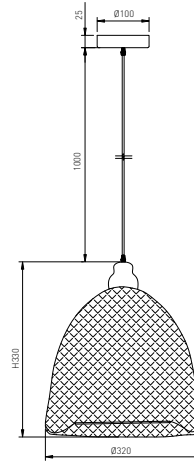

BROOKLYN-1 - Designer Pendant

Description

This modern matt black mesh pendant is suitable for any upscale interiors or elegant areas, lobbies and atriums. Suggested light source is our stylish E27 LED filament light lamp LD-T45FIL that produces an attractive glow consuming only 6 watts, with a CRI>80 to ensure light quality.

Dimensions

Specifications

Voltage	Max 240V
IP Rating	IP20
Installation	Surface Mounted
Finish	Brass, glass shade with black braided cable
Lamp	E27 [lamp supplied separately]