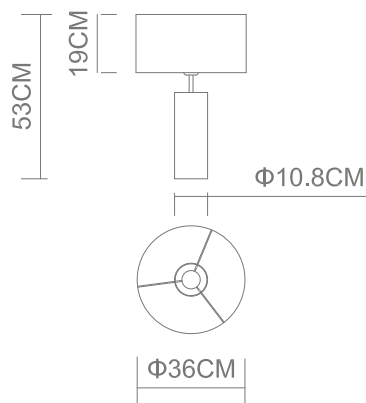

BEVERLY - Table Lamp

Description

This modern table lamp features attractive styling combined with oyster fabric shade creating an inviting atmosphere. Ideal for complementing the most exquisite of bedrooms. The lamp features a universal E27 base suitable for incandescent or LED retrofit lamp types. *\*Images shown are for reference. Products do not come with light source included as standard.\**

Dimensions

Specification

Suggested Light Source	DYNA-E27
Voltage	Max. 240V
IP Rating	IP20
Finish	Chrome with oyster fabric shade