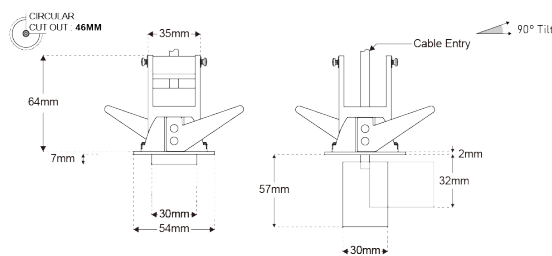

ATLAS - Semi Recessed Adjustable Downlight

Description

Semi recessed downlight with a miniature cutout size of 46mm. Rotatable to 350° and a 90° tilt accompanied by high quality optical lens. Interchangeable decoration rings with a choice of black white and gold reflectors. Suitable for residential environments it provides minimalism, functionality and versatility for direction of light to applications. **Driver inclusive with product purchase *Comes with integrated LED, no lamp required.*

Dimensions

Specification

Chipset	CREE XHP35		
Dimming Options	Switched; Mains (1-10V & DALI Require Remote Location)		
Power Consumption	4W Module power / 60W Circuit Power		
Colour Temperature	2700K	3000K	4000K
Lumens	256 Lm	280 Lm	327 Lm
Lumens Per Watt	64 Lm/W	70 Lm/W	82 Lm/W
CRI	>90	>90	>90v
Beam Angle	30°		
Binning	3 Step MacAdams Ellipse		
Chip Life	L80 > 50,000 Hours		
Cutout Required	46mm		
Tilt	90°		
Rotation	355°		
IP Rating	IP20		
Weight	113g		
Material	Aluminium		
Finish	White		