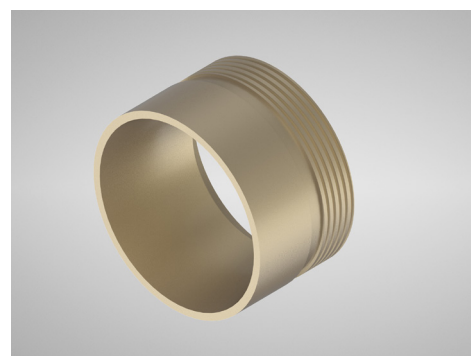

ATLAS - Semi Recessed Adjustable Downlight

Description

Semi recessed downlight with a miniature cutout size of 46mm. Rotatable to 350° and a 90° tilt accompanied by high quality optical lens. Interchangeable decoration rings with a choice of black white and gold reflectors. Suitable for residential environments it provides minimalism, functionality and versatility for direction of light to applications. **Driver inclusive with product purchase *Comes with integrated LED, no lamp required.*

Dimensions

Specification

Chipset	CREE XHP35		
Dimming Options	Switched; Mains (1-10V & DALI Require Remote Location)		
Power Consumption	4W Module power / 60W Circuit Power		
Colour Temperature	2700K	3000K	4000K
Lumens	256 Lm	280 Lm	327 Lm
Lumens Per Watt	64 Lm/W	70 Lm/W	82 Lm/W
CRI	>90	>90	>90v
Beam Angle	30°		
Binning	3 Step MacAdams Ellipse		
Chip Life	L80 > 50,000 Hours		
Cutout Required	46mm		
Tilt	90°		
Rotation	355°		
IP Rating	IP20		
Weight	113g		
Material	Aluminium		
Finish	White		

Reflector Finishes

BLACK REFLECTOR

WHITE REFLECTOR

GOLD REFLECTOR