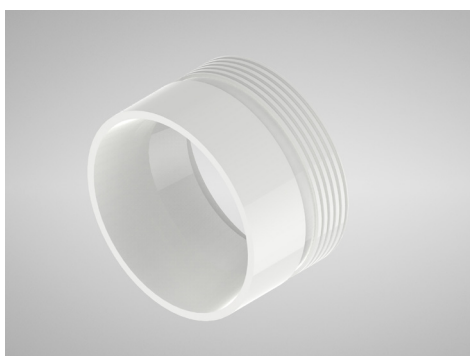

ATLAS - Semi Recessed Adjustable Downlight

Description

Semi recessed downlight with a miniature cutout size of 46mm. Rotatable to 350° and a 90° tilt accompanied by high quality optical lens. Interchangeable decoration rings with a choice of black white and gold reflectors. Suitable for residential environments it provides minimalism, functionality and versatility for direction of light to applications. **Driver inclusive with product purchase *Comes with integrated LED, no lamp required.*

Dimensions

Specification

Chipset	CREE XHP35		
Dimming Options	Switched; Mains (1-10V & DALI Require Remote Location)		
Power Consumption	4W Module power / 60W Circuit Power		
Colour Temperature	2700K	3000K	4000K
Lumens	256 Lm	280 Lm	327 Lm
Lumens Per Watt	64 Lm/W	70 Lm/W	82 Lm/W
CRI	>90	>90	>90v
Beam Angle	30°		
Binning	3 Step MacAdams Ellipse		
Chip Life	L80 > 50,000 Hours		
Cutout Required	46mm		
Tilt	90°		
Rotation	355°		
IP Rating	IP20		
Weight	113g		
Material	Aluminium		
Finish	White		

Reflector Finishes

BLACK REFLECTOR

WHITE REFLECTOR

GOLD REFLECTOR