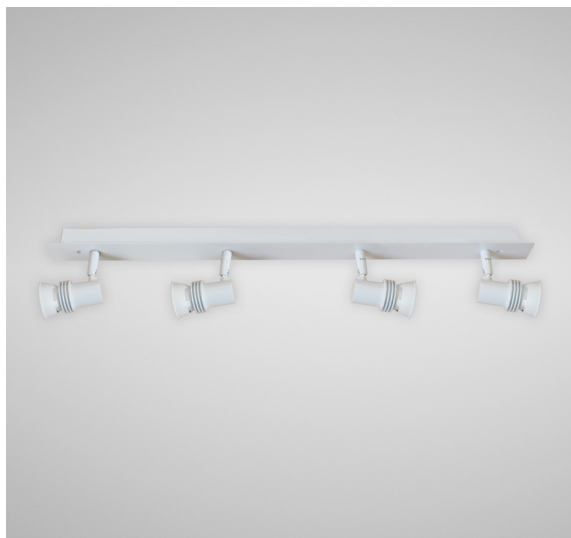

ABW121-4R-WH - Surface Mounted Quad Track

Description

Illuminate your space with our sleek Surface Mounted Quad Track spotlight. Crafted from aluminum, this versatile ceiling spotlight suits various environments like homes, studios, and offices. Compatible with GU10 lamps, it offers customisable illumination for your space. *Light source not included.

Dimensions

Specification

Compatible Light Source	GU10 Lamp
Colour	White
IP Rating	IP20
Voltage	Max. 240V
Construction	Aluminium
Tilt	90°
Rotation	270°