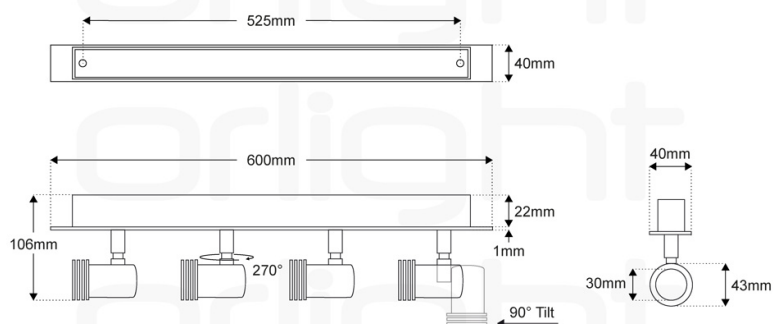

ABW121-4R-WH - Surface Mounted Quad Track

Description

Illuminate your space with our sleek Surface Mounted Quad Track spotlight. Crafted from aluminum, this versatile ceiling spotlight suits various environments like homes, studios, and offices. Compatible with GU10 lamps, it offers customisable illumination for your space. *Light source not included.

Dimensions

Specification

Compatible Light Source	GU10 Lamp
Colour	White
IP Rating	IP20
Voltage	Max. 240V
Construction	Aluminium
Tilt	90°
Rotation	270°