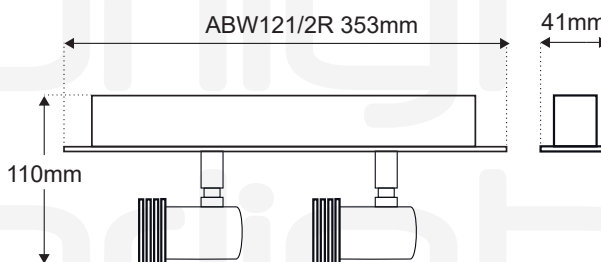

ABW121-2R-SC - Twin Track Spotlight Bar

Description

Experience modern design and versatility with our ABW Series Twin Track Spotlights. Easy to install, this range features 240V input with GU10 lamp holders, ensuring seamless integration into your space. Illuminate your space with the sleek and adaptable ABW Series Twin Track Spotlights. *Light source not included.

Dimensions

Specification

Compatible Light Source	GU10 Lamp
Colour	Satin Chrome
IP Rating	IP20
Voltage	Max. 240V
Construction	Aluminium