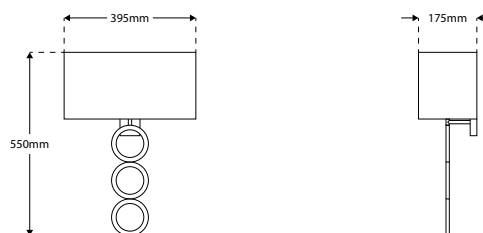

Dimensions

Specification

Suggested Light Source	DYNA-E27; DYNA-E27-FIL
Voltage	Max. 240V
IP Rating	IP20
Finish	Antique Bronze